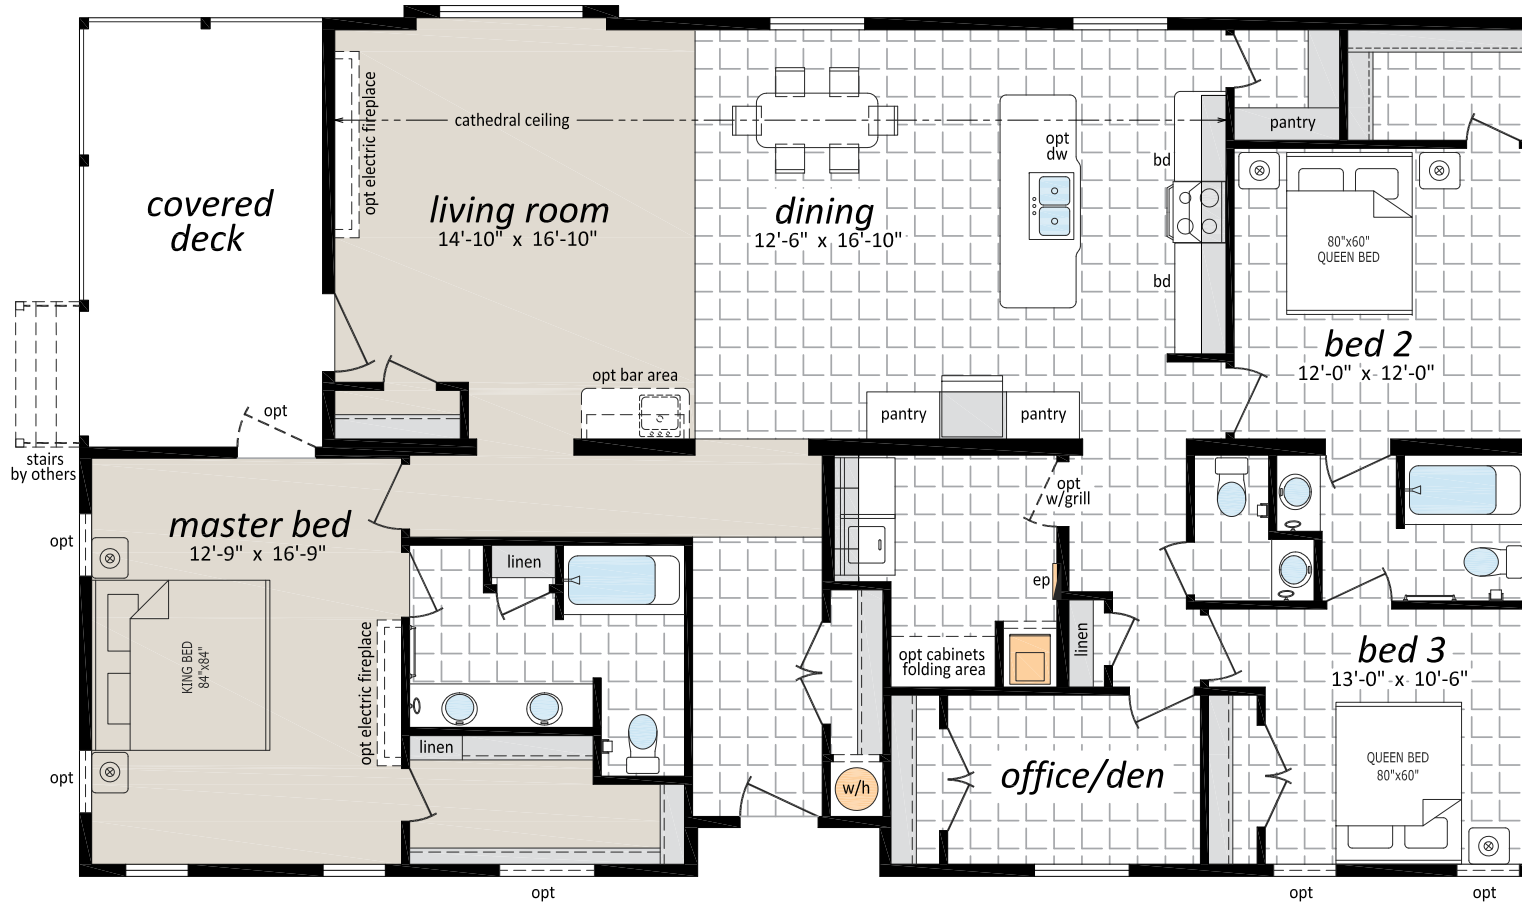

The Sterling Series

35' Wide Sectional Homes

ST-5600, The Trafford

3 bedroom | 2.5 bath | Den | Deck

35'-4" x 60' - 2,120 sq.ft.