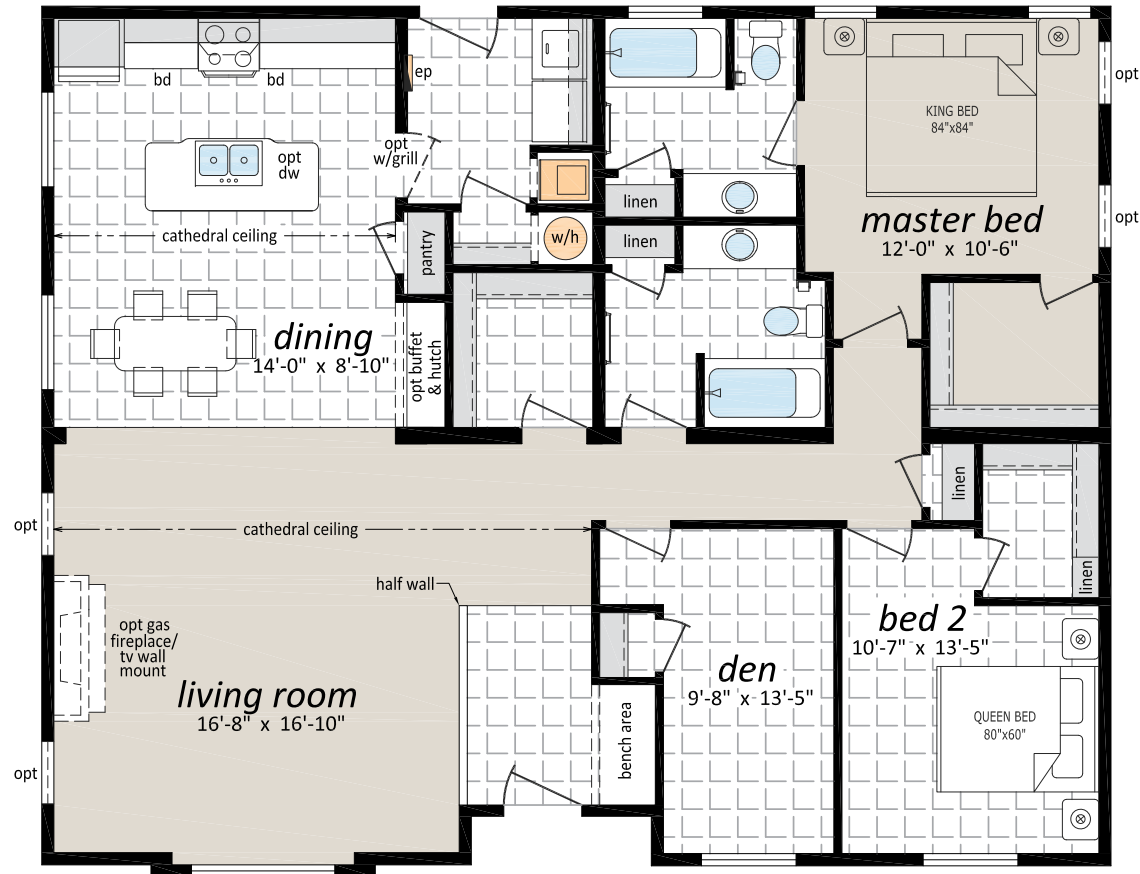

The Sterling Series

35' Wide Sectional Homes

ST-5441, The Coventry
2 bedroom | 2 bath | Den

35'-4" x 44' - 1,554 sq.ft.