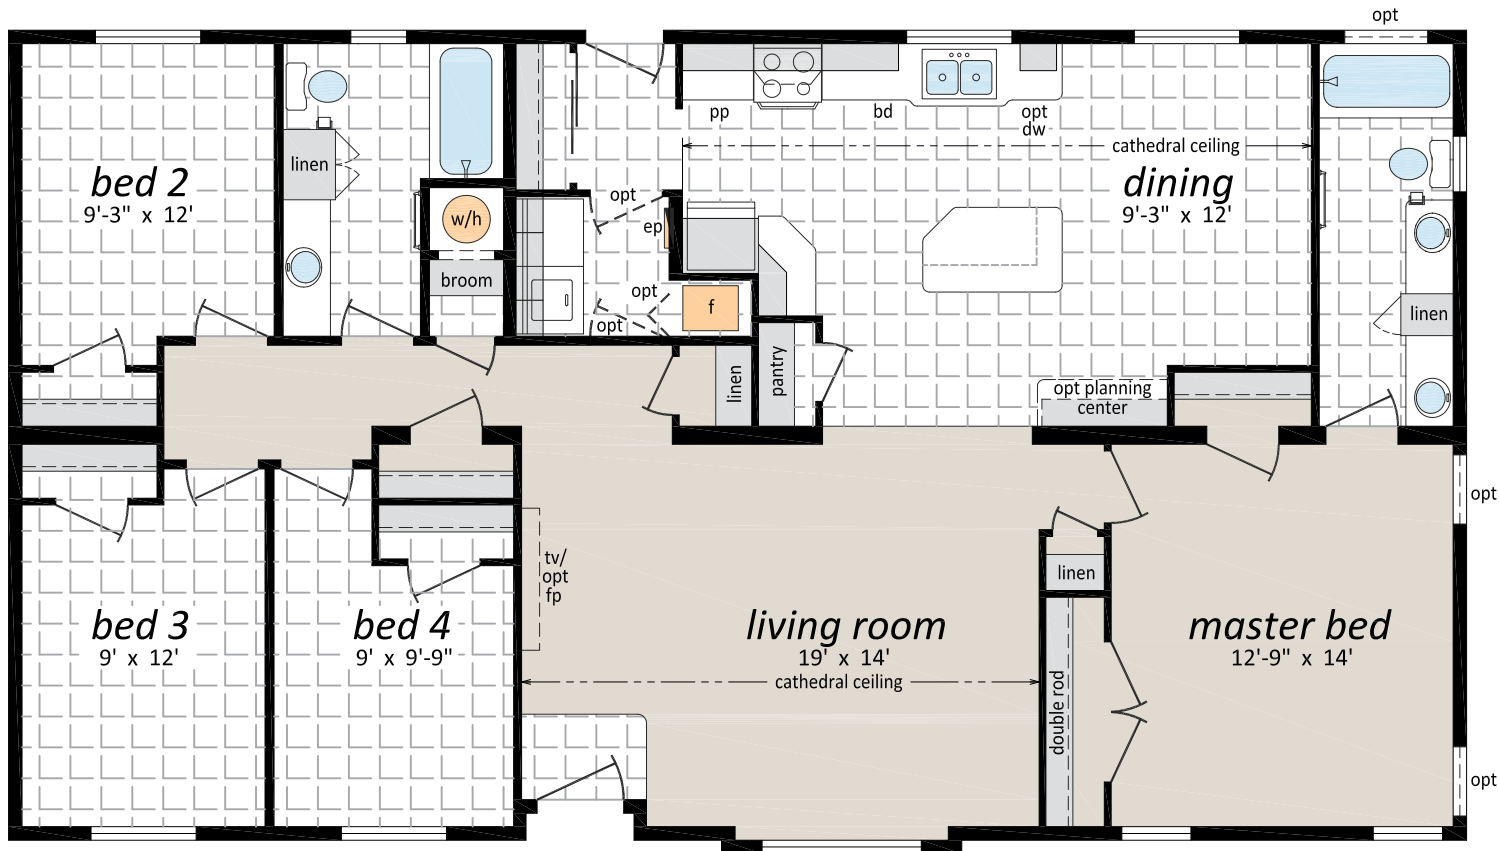

The Sterling Series

30' Wide Sectional Homes

ST-3541, The Warwick
4 bedroom | 2 bath

30' x 54' - 1,620 sq.ft.