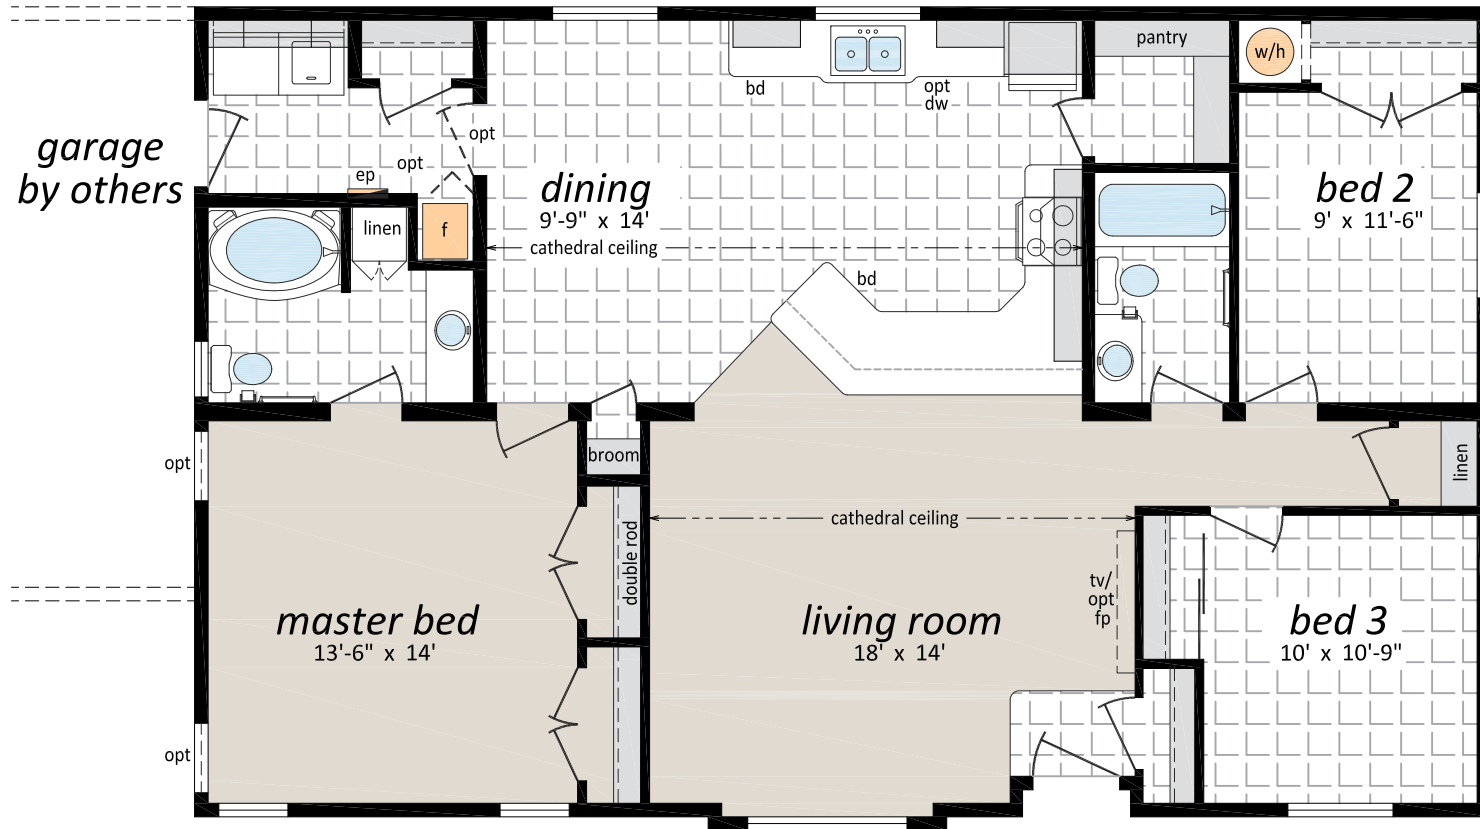

The Sterling Series

30' Wide Sectional Homes

ST-3481, The Stratford
3 bedroom | 2 bath

30' x 48' - 1,440 sq.ft.