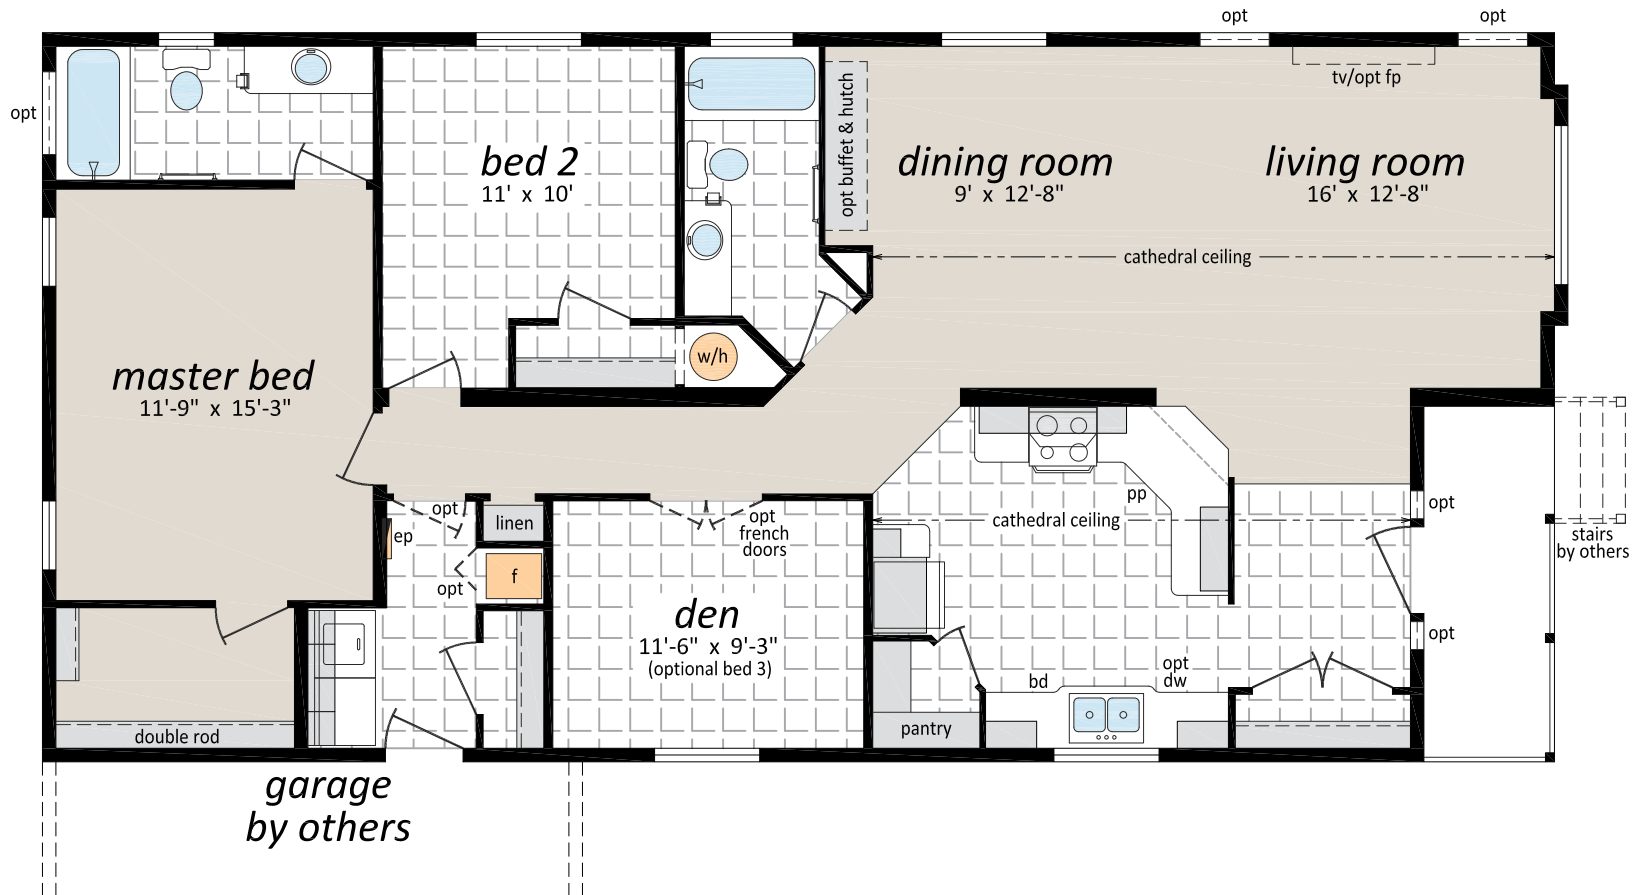

The Sterling Series

27' Wide Sectional Homes

ST-7565, The Eaton

2 bedroom | 2 bath | Den | Porch

27' x 56' - 1,512 sq.ft.

WWW.SRIHOMESBC.COM