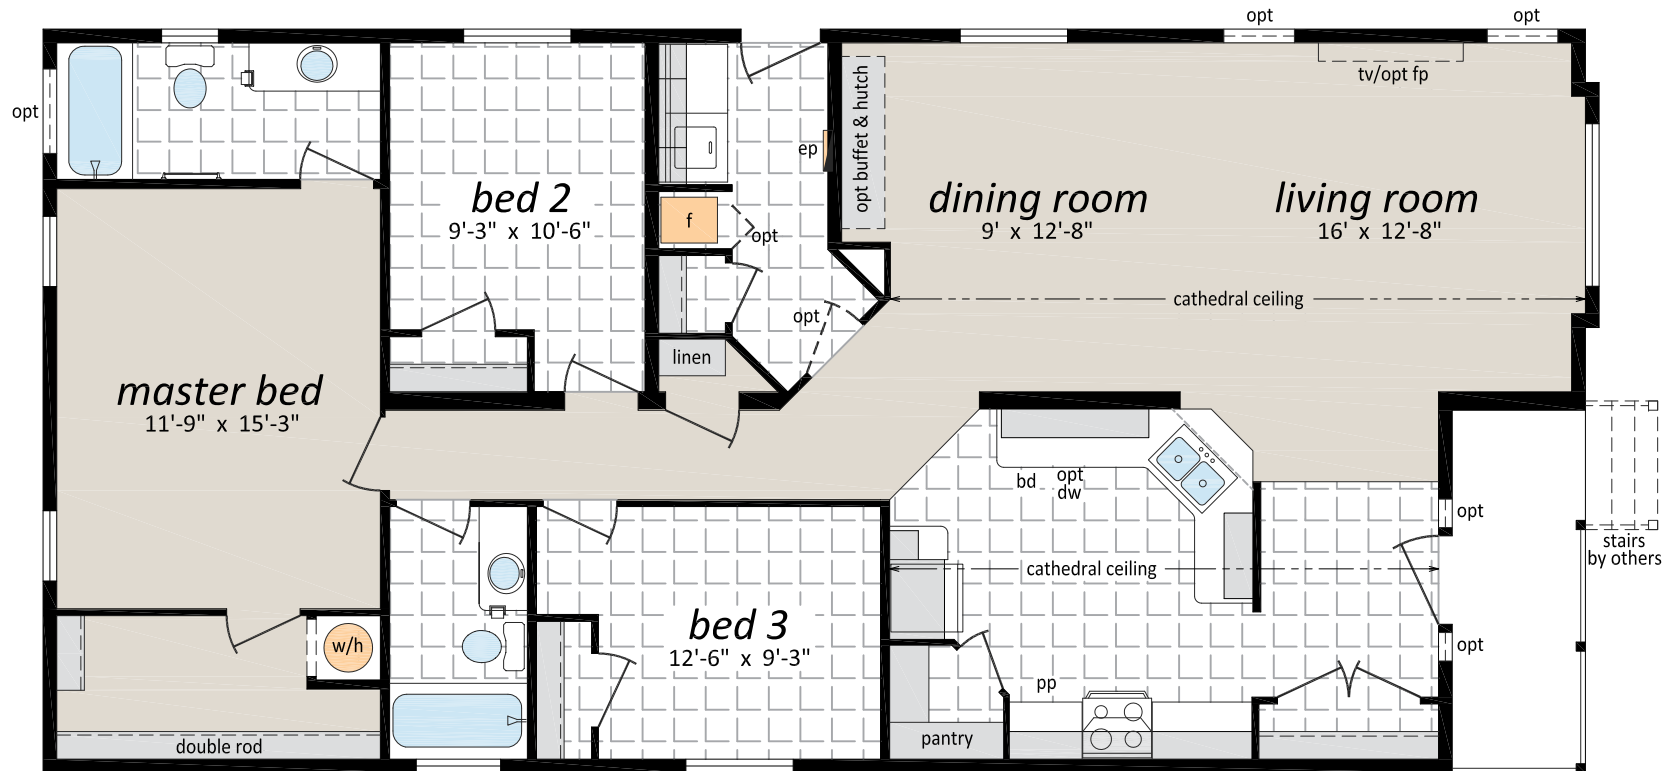

The Sterling Series

27' Wide Sectional Homes

ST-7562, The Devon
3 bedroom | 2 bath | Porch

27' x 56' - 1,512 sq.ft.