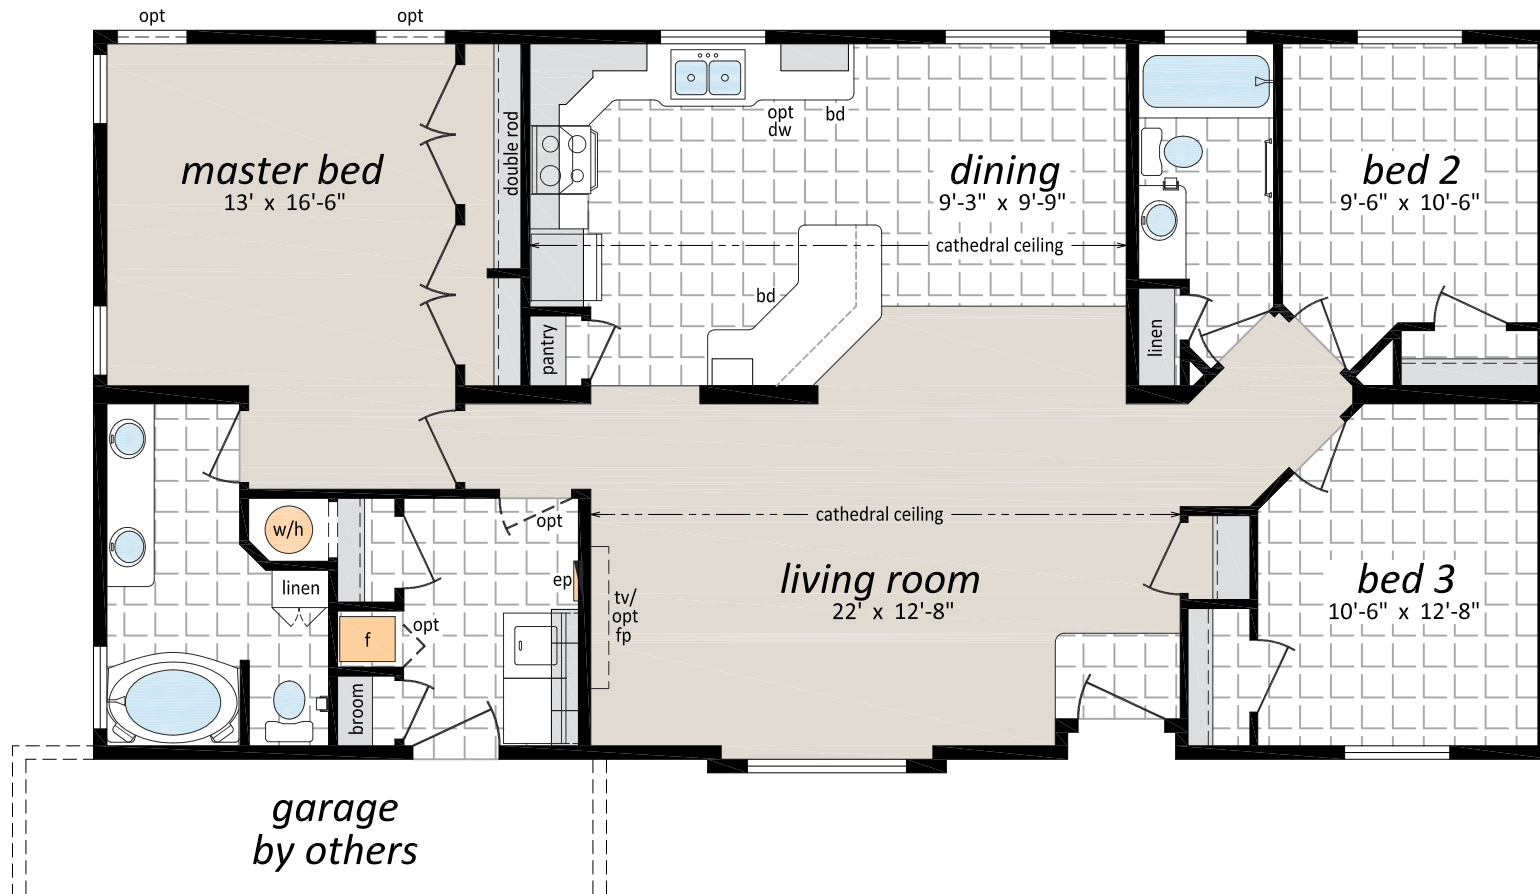

# The Sterling Series

27' Wide Sectional Homes

ST-7542, The Cornwall  
3 bedroom | 2 bath

27' x 54' - 1,458 sq.ft.