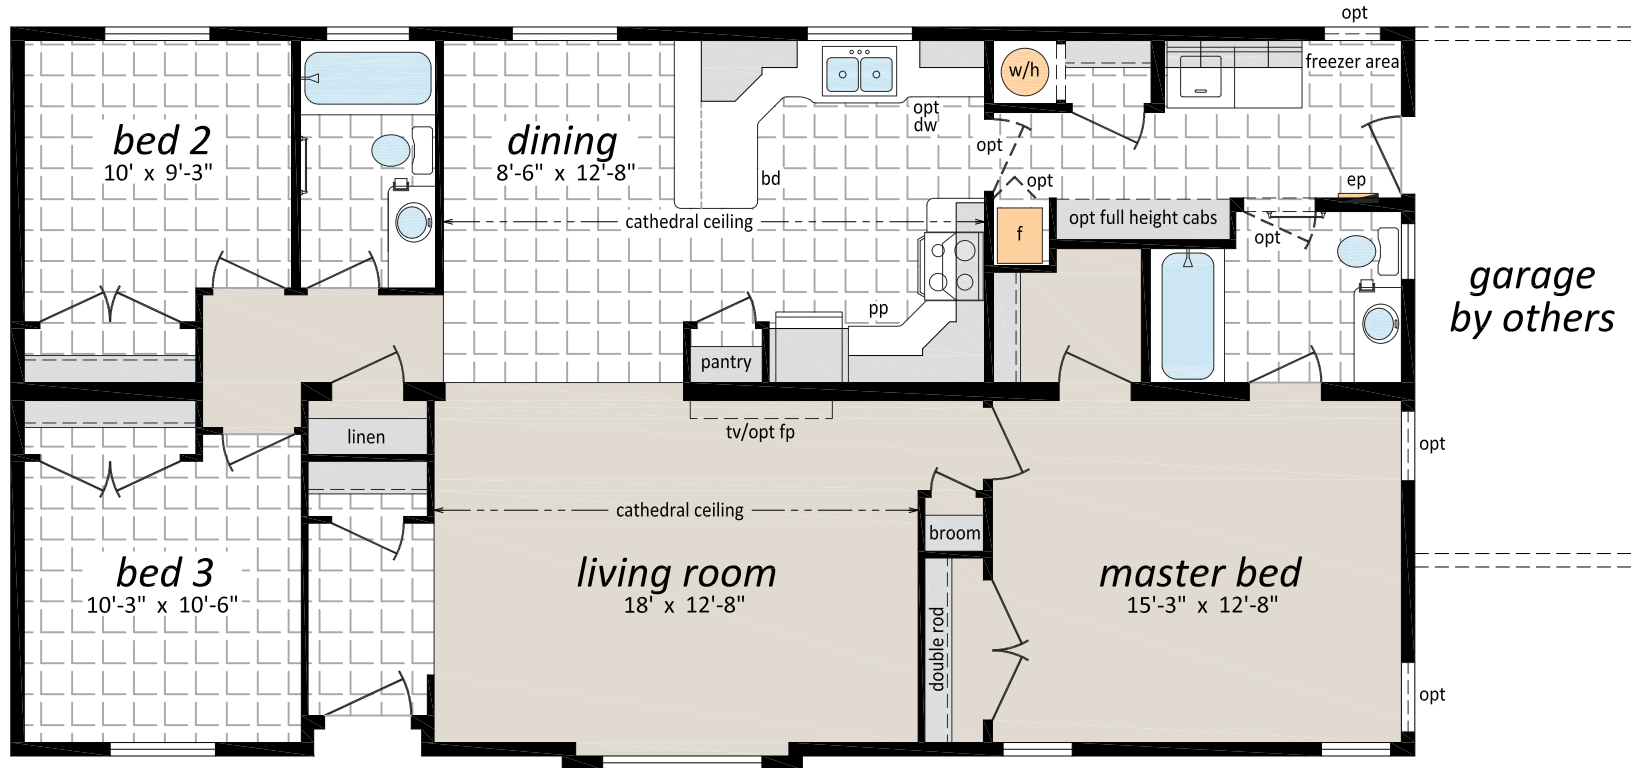

The Sterling Series

27' Wide Sectional Homes

ST-7521, The Buckingham
3 bedroom | 2 bath

27' x 52' - 1,404 sq.ft.