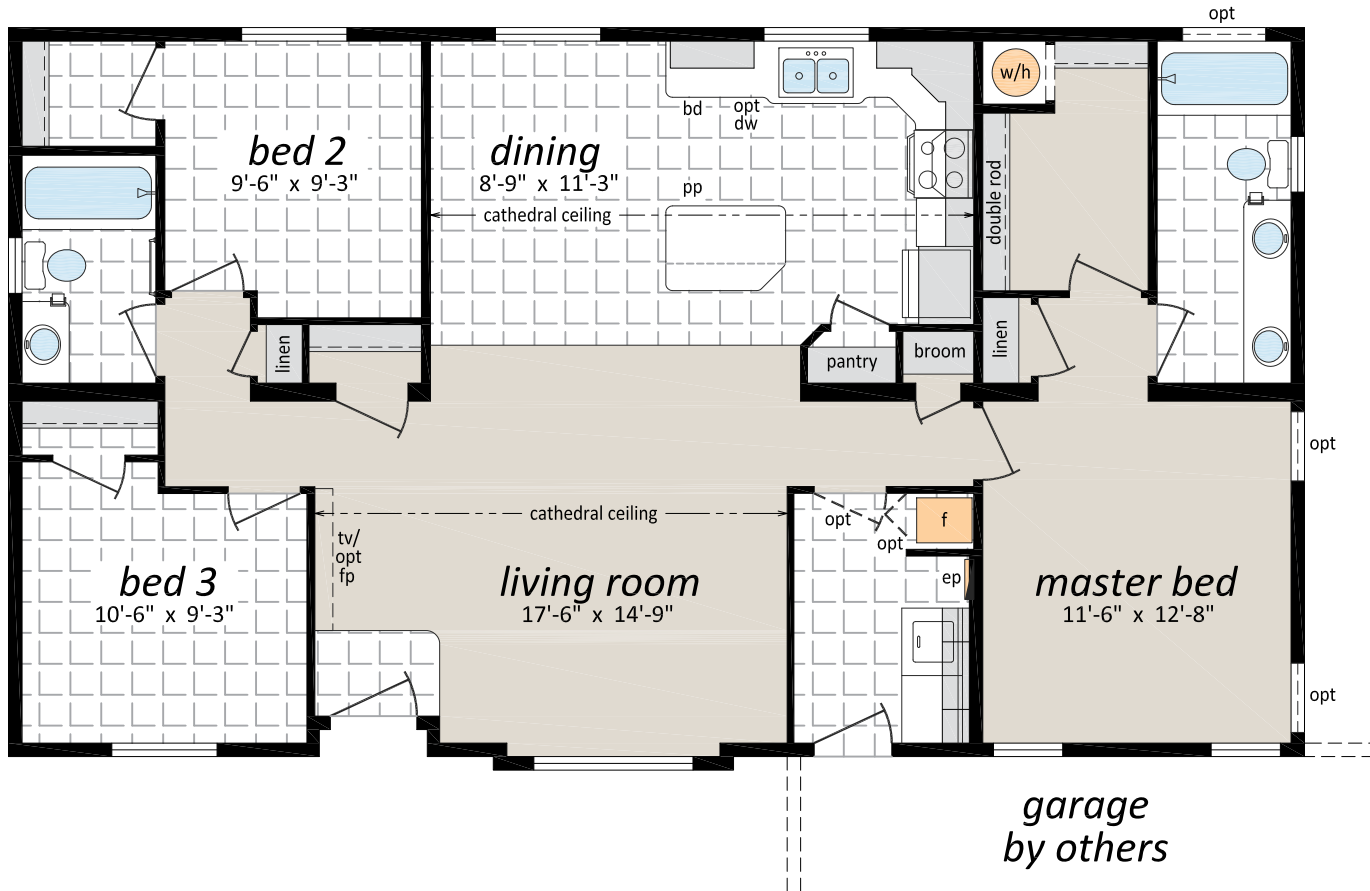

The Sterling Series

27' Wide Sectional Homes

ST-7482, The Berkshire
3 bedroom | 2 bath

27' x 48' - 1,296 sq.ft.