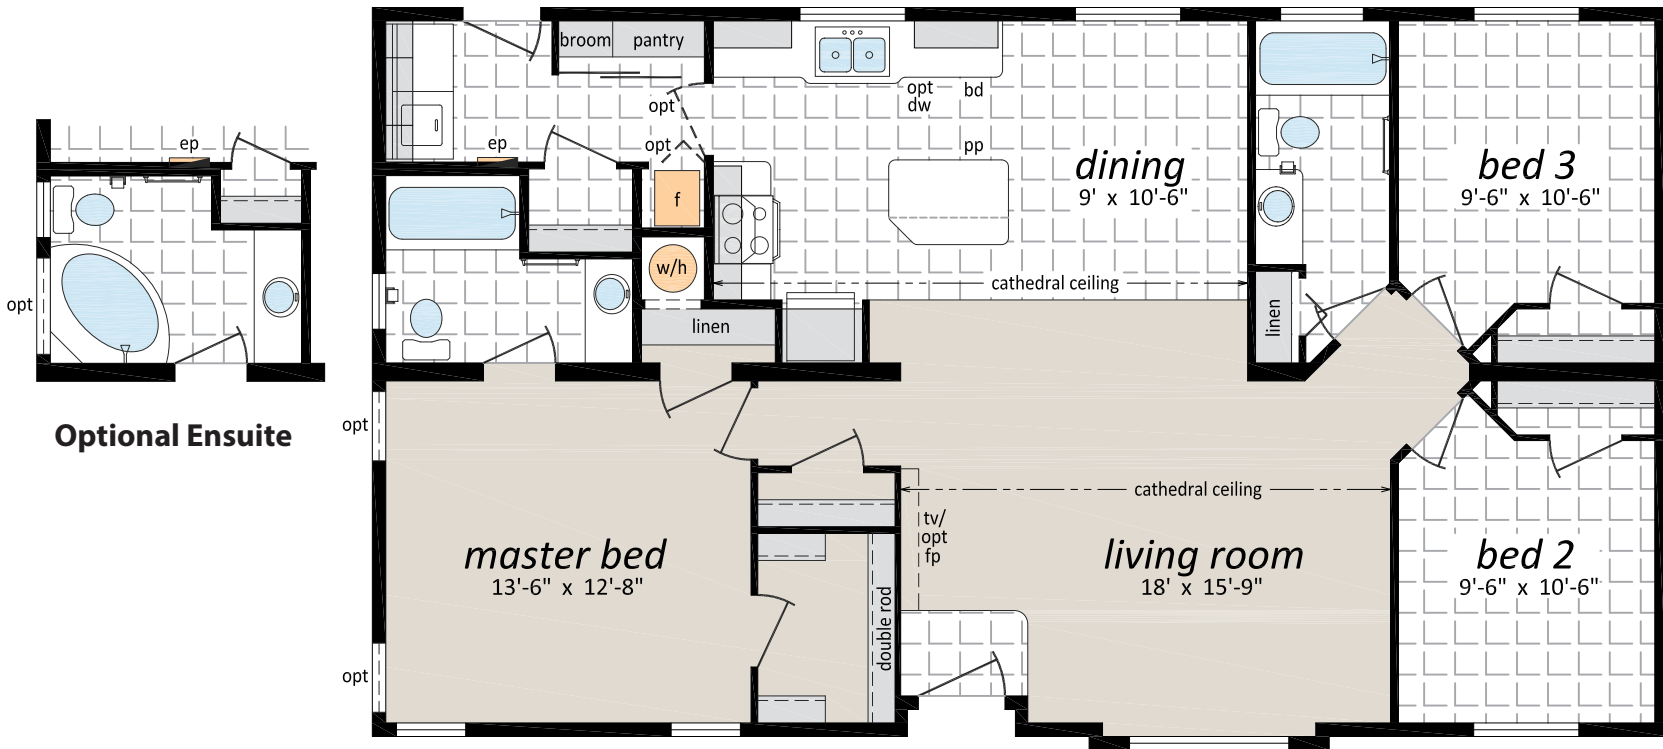

The Sterling Series

27' Wide Sectional Homes

ST-7481, The Bedford
3 bedroom | 2 bath

27' x 48' - 1,296 sq.ft.