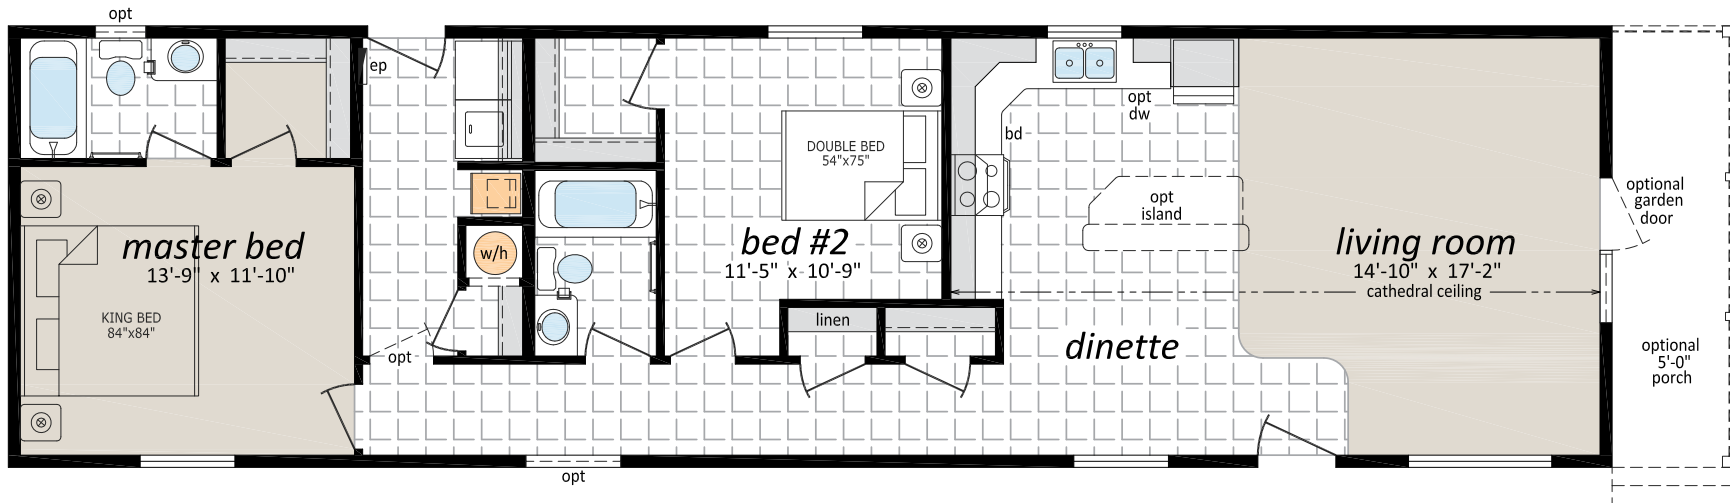

The Lake Country Series

18' Wide Single Section Homes

LC-18661, The Carlton
2 bedroom | 2 bath

18'-2" x 66' - 1,199 sq.ft.