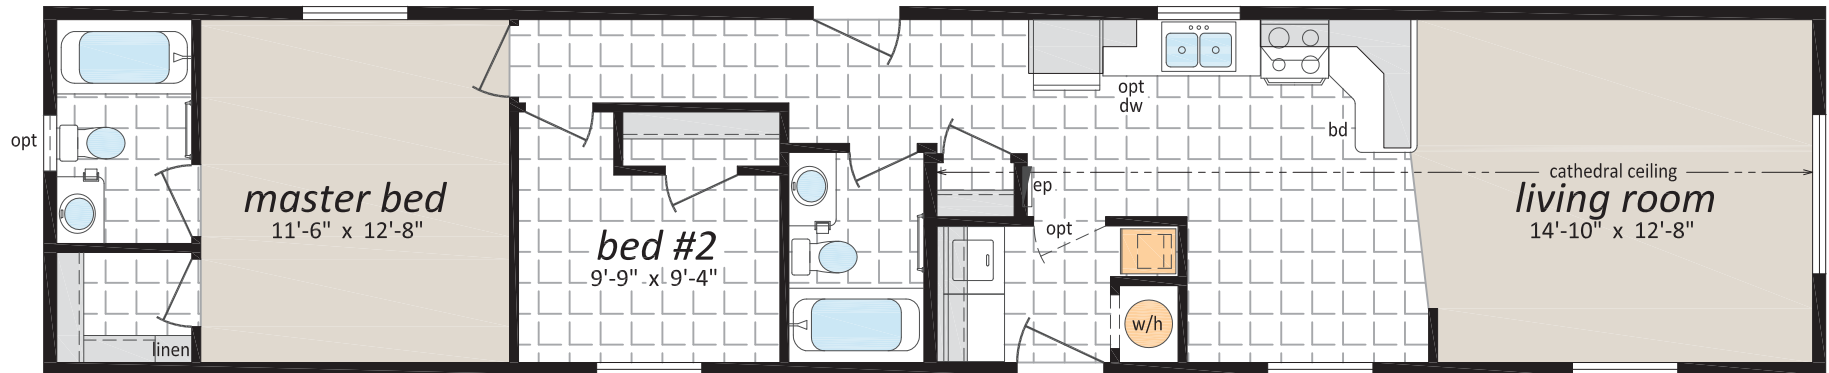

The Lake Country Series

14' Wide Single Section Homes

LC-875, The Williston
2 bedroom | 2 bath

14' x 66' - 924 sq.ft.