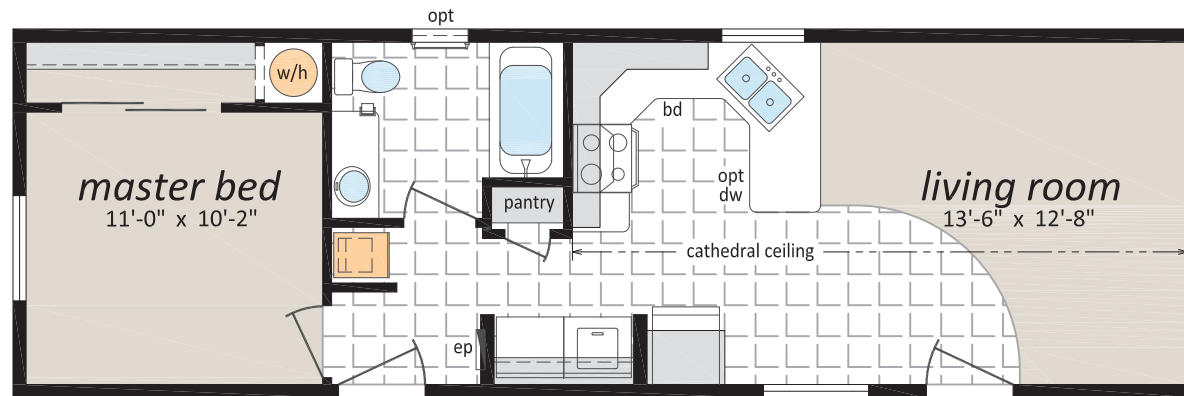

The Lake Country Series

14' Wide Single Section Homes

LC-844, The Garibaldi
1 bedroom | 1 bath

14' x 44' - 616 sq.ft.