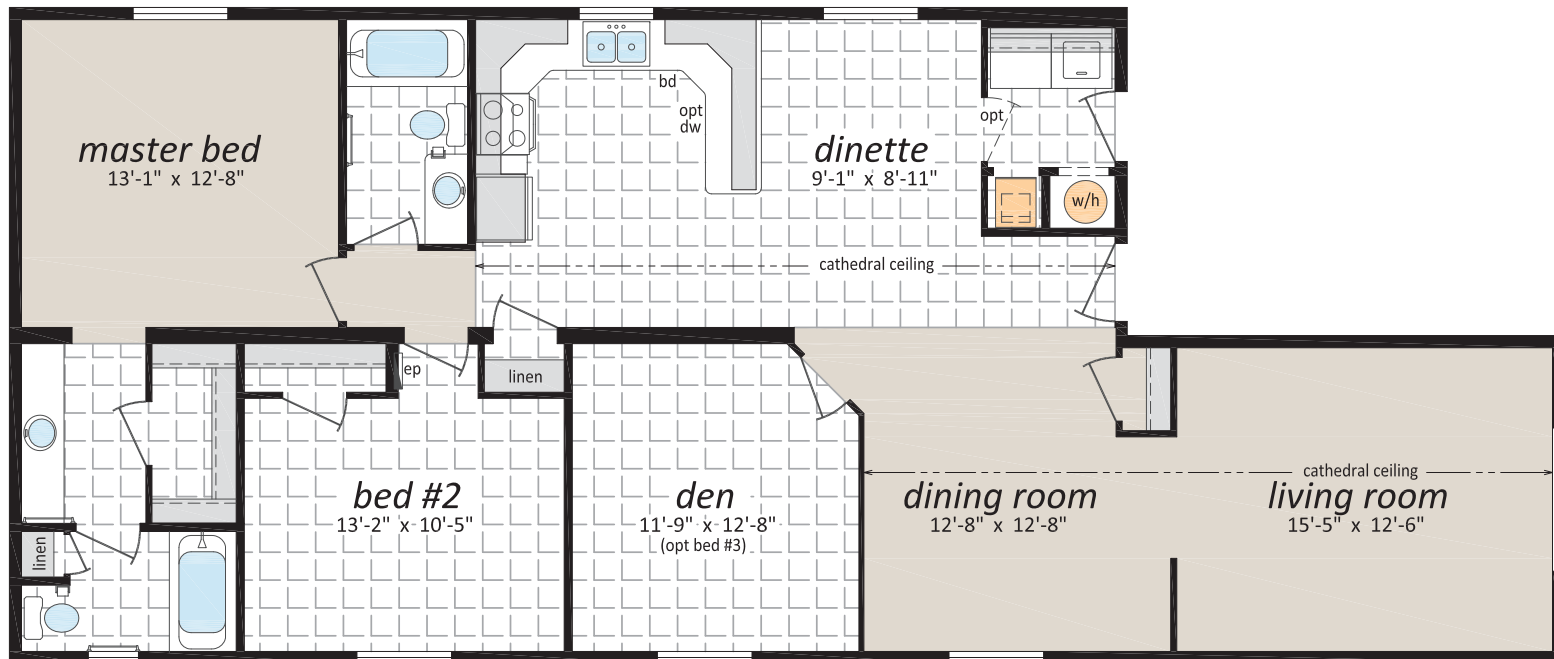

# The Genesis II Series

27' Wide Sectional Homes

GDII-8641, The McGill  
2 bedroom | 2 bath | Den

27' x 46' / 64' - 1,485 sq.ft.