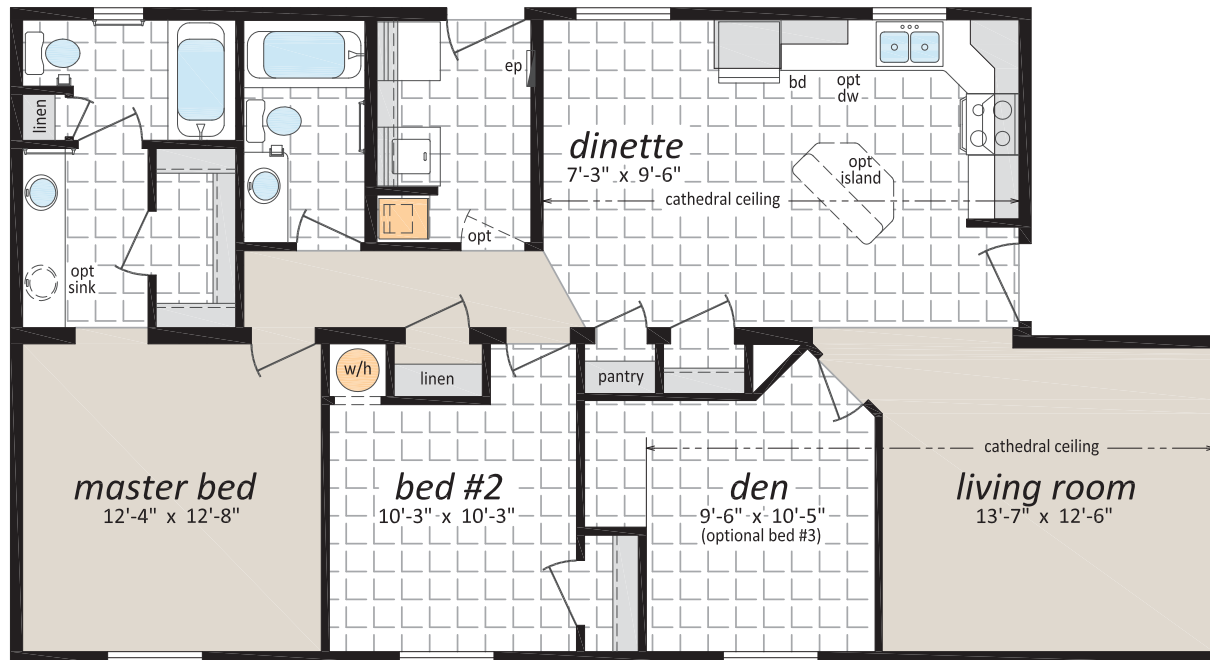

The Genesis II Series

27' Wide Sectional Homes

GDII-8500, The Dalhousie
2 bedroom | 2 bath | Den

27' x 42' / 50' - 1,242 sq.ft.